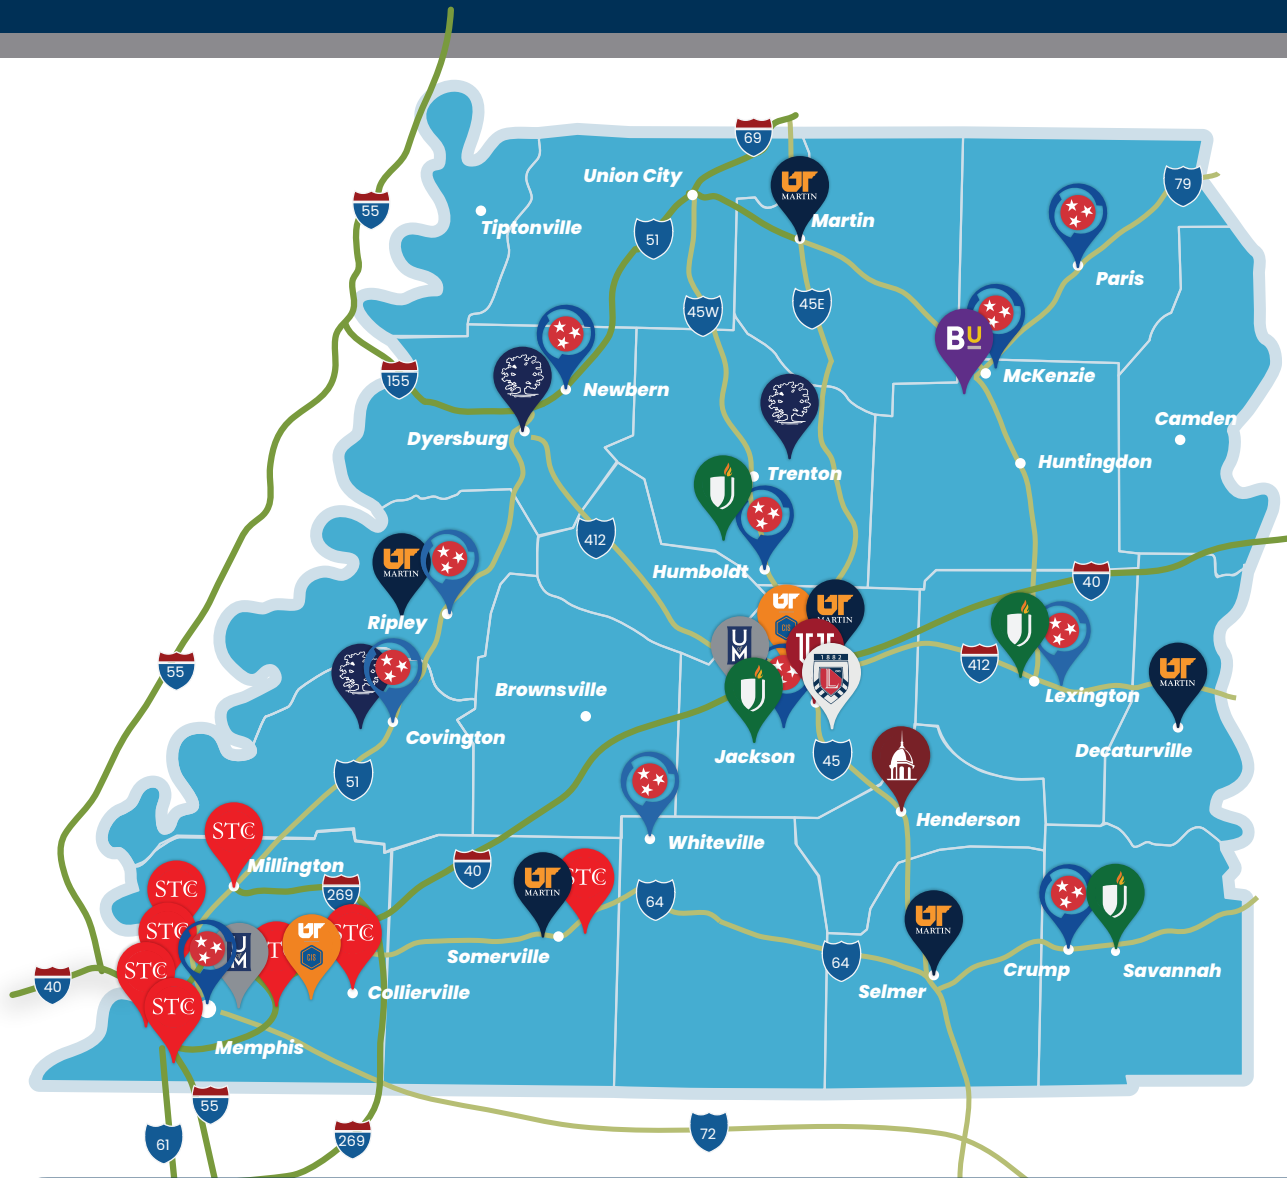

COLLEGES & UNIVERSITIES

	BETHEL UNIVERSITY		LANE COLLEGE		UNIVERSITY OF MEMPHIS
	DYERSBURG STATE COMMUNITY COLLEGE		TENNESSEE COLLEGE OF APPLIED TECHNOLOGY		UNIVERSITY OF MEMPHIS - LAMBUTH
	FREED-HARDEMAN UNIVERSITY		SOUTHWEST TENNESSEE COMMUNITY COLLEGE		UNIVERSITY OF TENNESSEE AT MARTIN
	JACKSON STATE COMMUNITY COLLEGE		UNION UNIVERSITY		UNIVERSITY OF TENNESSEE - CENTER FOR INDUSTRIAL SERVICE